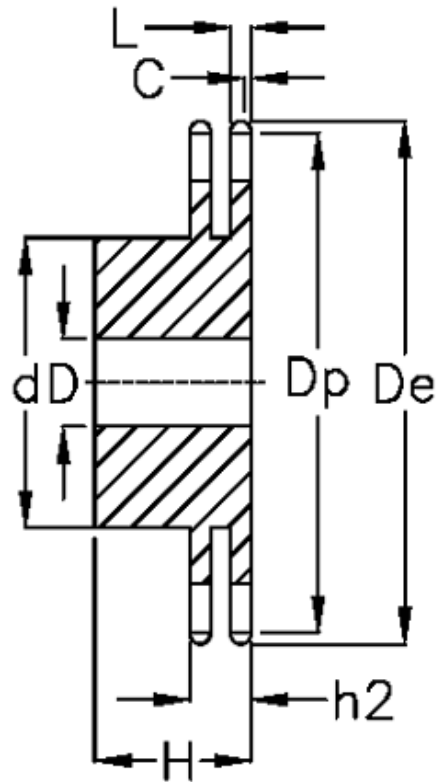

Data Sheet

Article number: 616012006015

Description: Sprocket 10 B-2 Z=15 duplex
predrilled

Measures

C	= 1.6	h2	= 25.5
d	= 59	L	= 9
D	= $14 \pm 0,5$	Number of teeth	= 15
De	= 83		
Dp	= 76.36		
For chain size	= 5/8" x 3/8"		
For chain type	= 10 B-2		
H	= 40		